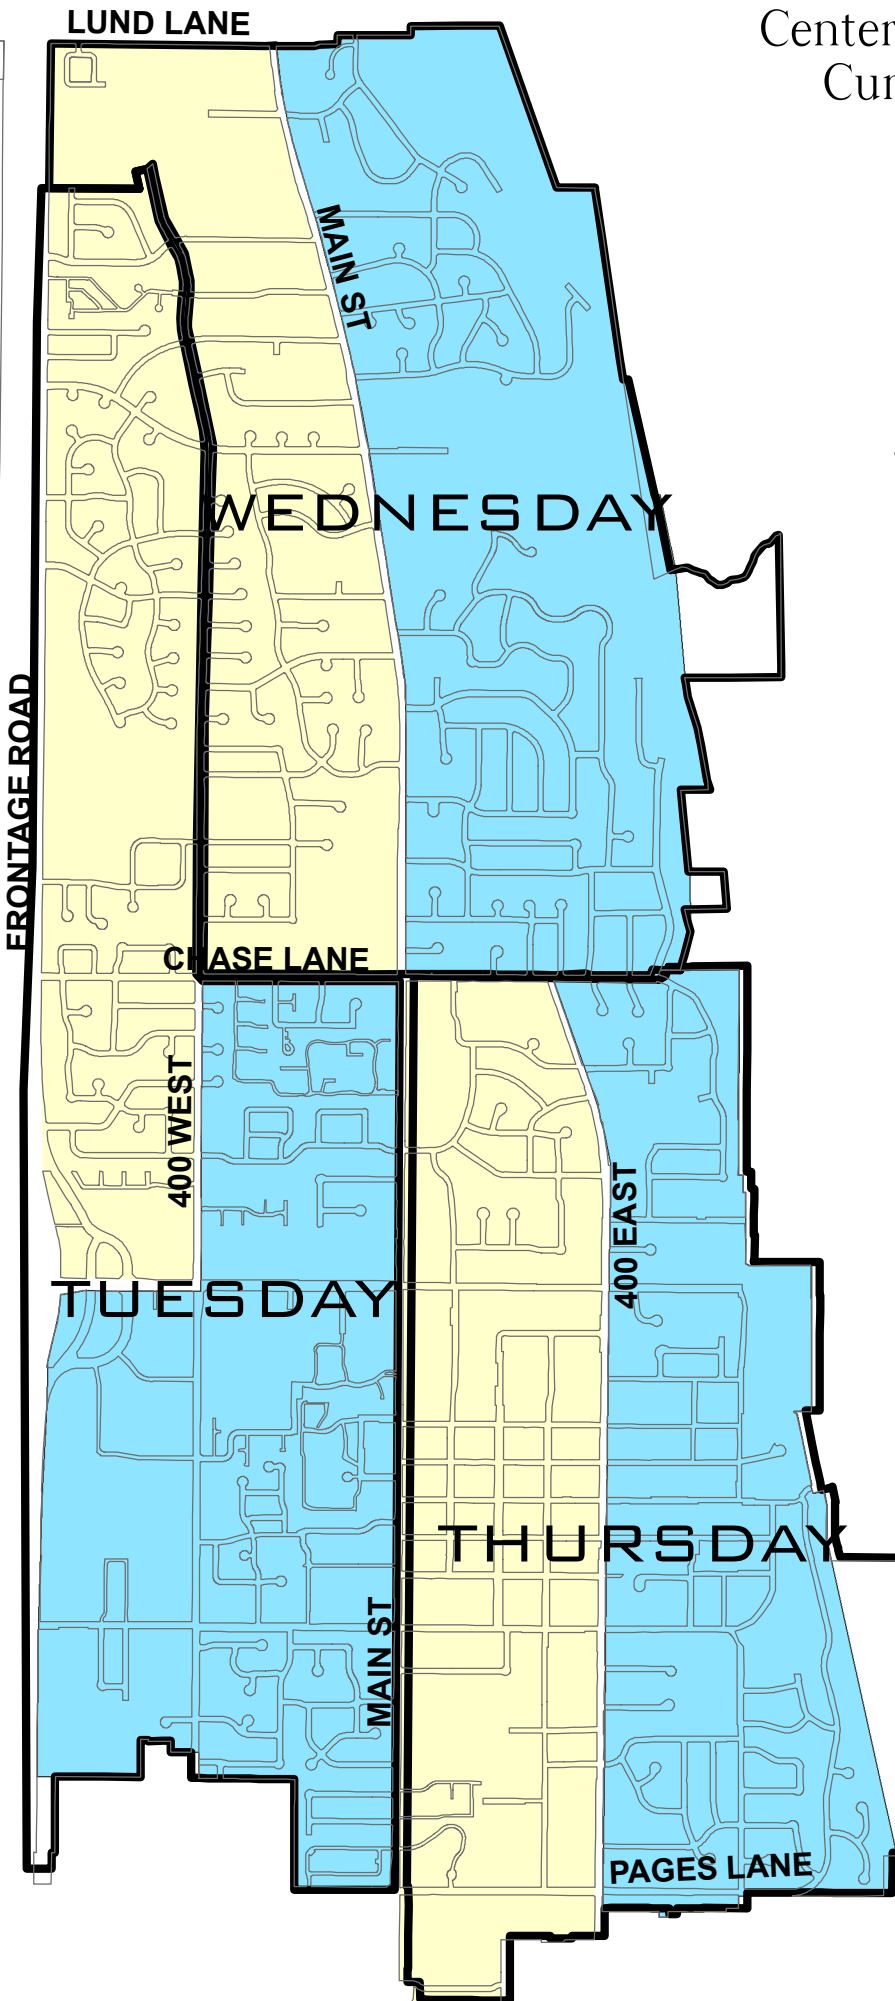

Centerville City Garbage Pickup & Curbside Recycling Schedule

0.5

Miles

Last Update: 1/1/17

Garbage & Green Waste Day:

- Tuesday
- Wednesday
- Thursday

Recycle Day, Every Other:

- Tuesday
- Wednesday
- Thursday

On week color:

- Blue > (see calendar)
- Yellow > (see calendar)

Weekly Pickup =
 Garbage (black can) & Green Waste (green can)
 Biweekly Pickup =
 Recycling Waste (blue can)
 (Green Can may be used for regular trash during
 December, January, and February)

Recycling waste (blue can) is picked up on same day as
 regular garbage (black can), but only every other week.

To determine when recycling pickup will occur in your
 neighborhood, match the color of your location on the map
 with the color-coded calendar. Then remember it occurs
 on the same day of the week as regular garbage pickup.

Pickup Day Boundaries

2019 Recycling/Garbage Pickup Schedule

January						
Su	Mo	Tu	We	Th	Fr	Sa
		1	2	3	4	5
6	7	8	9	10	11	12
13	14	15	16	17	18	19
20	21	22	23	24	25	26
27	28	29	30	31		

February						
Su	Mo	Tu	We	Th	Fr	Sa
					1	2
3	4	5	6	7	8	9
10	11	12	13	14	15	16
17	18	19	20	21	22	23
24	25	26	27	28		