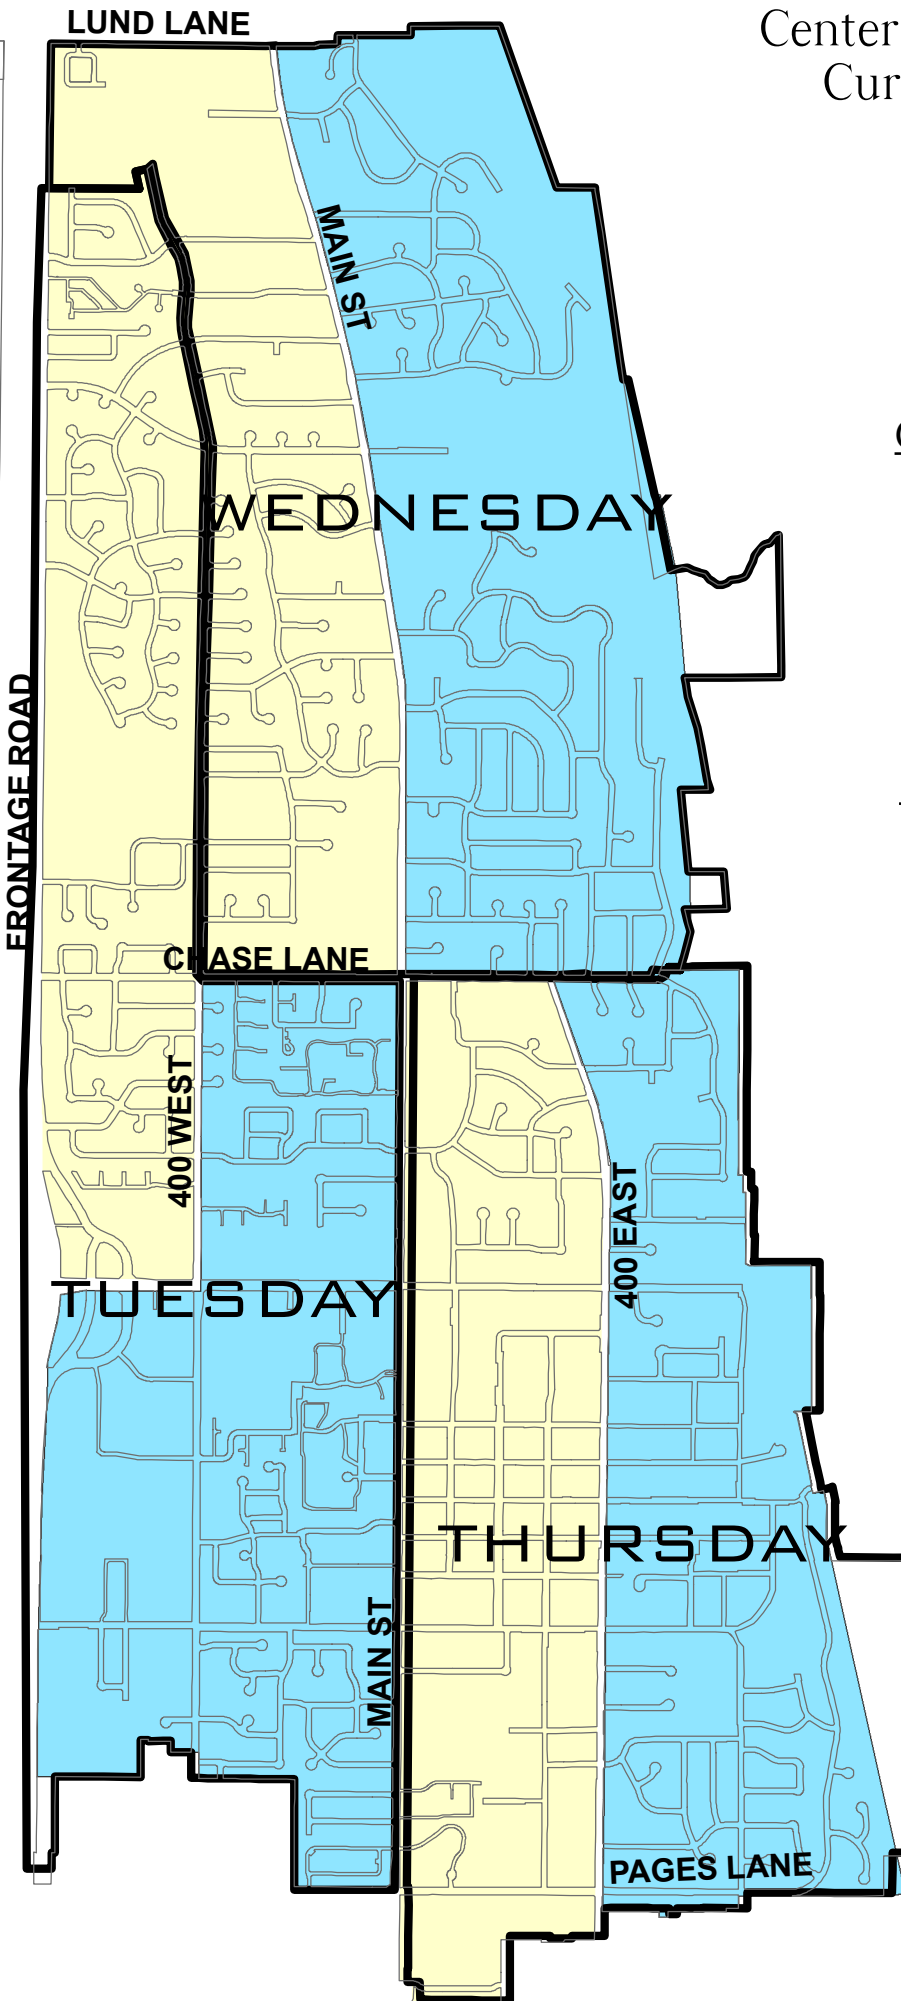

Centerville City Garbage Pickup & Curbside Recycling Schedule

0.5

Miles

Last Update: 1/1/17

Garbage & Green Waste Day:

- Tuesday
- Wednesday
- Thursday

Recycle Day, Every Other:

- Tuesday
- Wednesday
- Thursday

On week color:

- Blue > (see calendar)
- Yellow > (see calendar)

Weekly Pickup =
Garbage (black can) & Green Waste (green can)
Biweekly Pickup =
Recycling Waste (blue can)
(Green Can may be used for regular trash during
December, January, and February)

Recycling waste (blue can) is picked up on same day as
regular garbage (black can), but only every other week.

To determine when recycling pickup will occur in your
neighborhood, match the color of your location on the map
with the color-coded calendar. Then remember it occurs
on the same day of the week as regular garbage pickup.

Pickup Day Boundaries