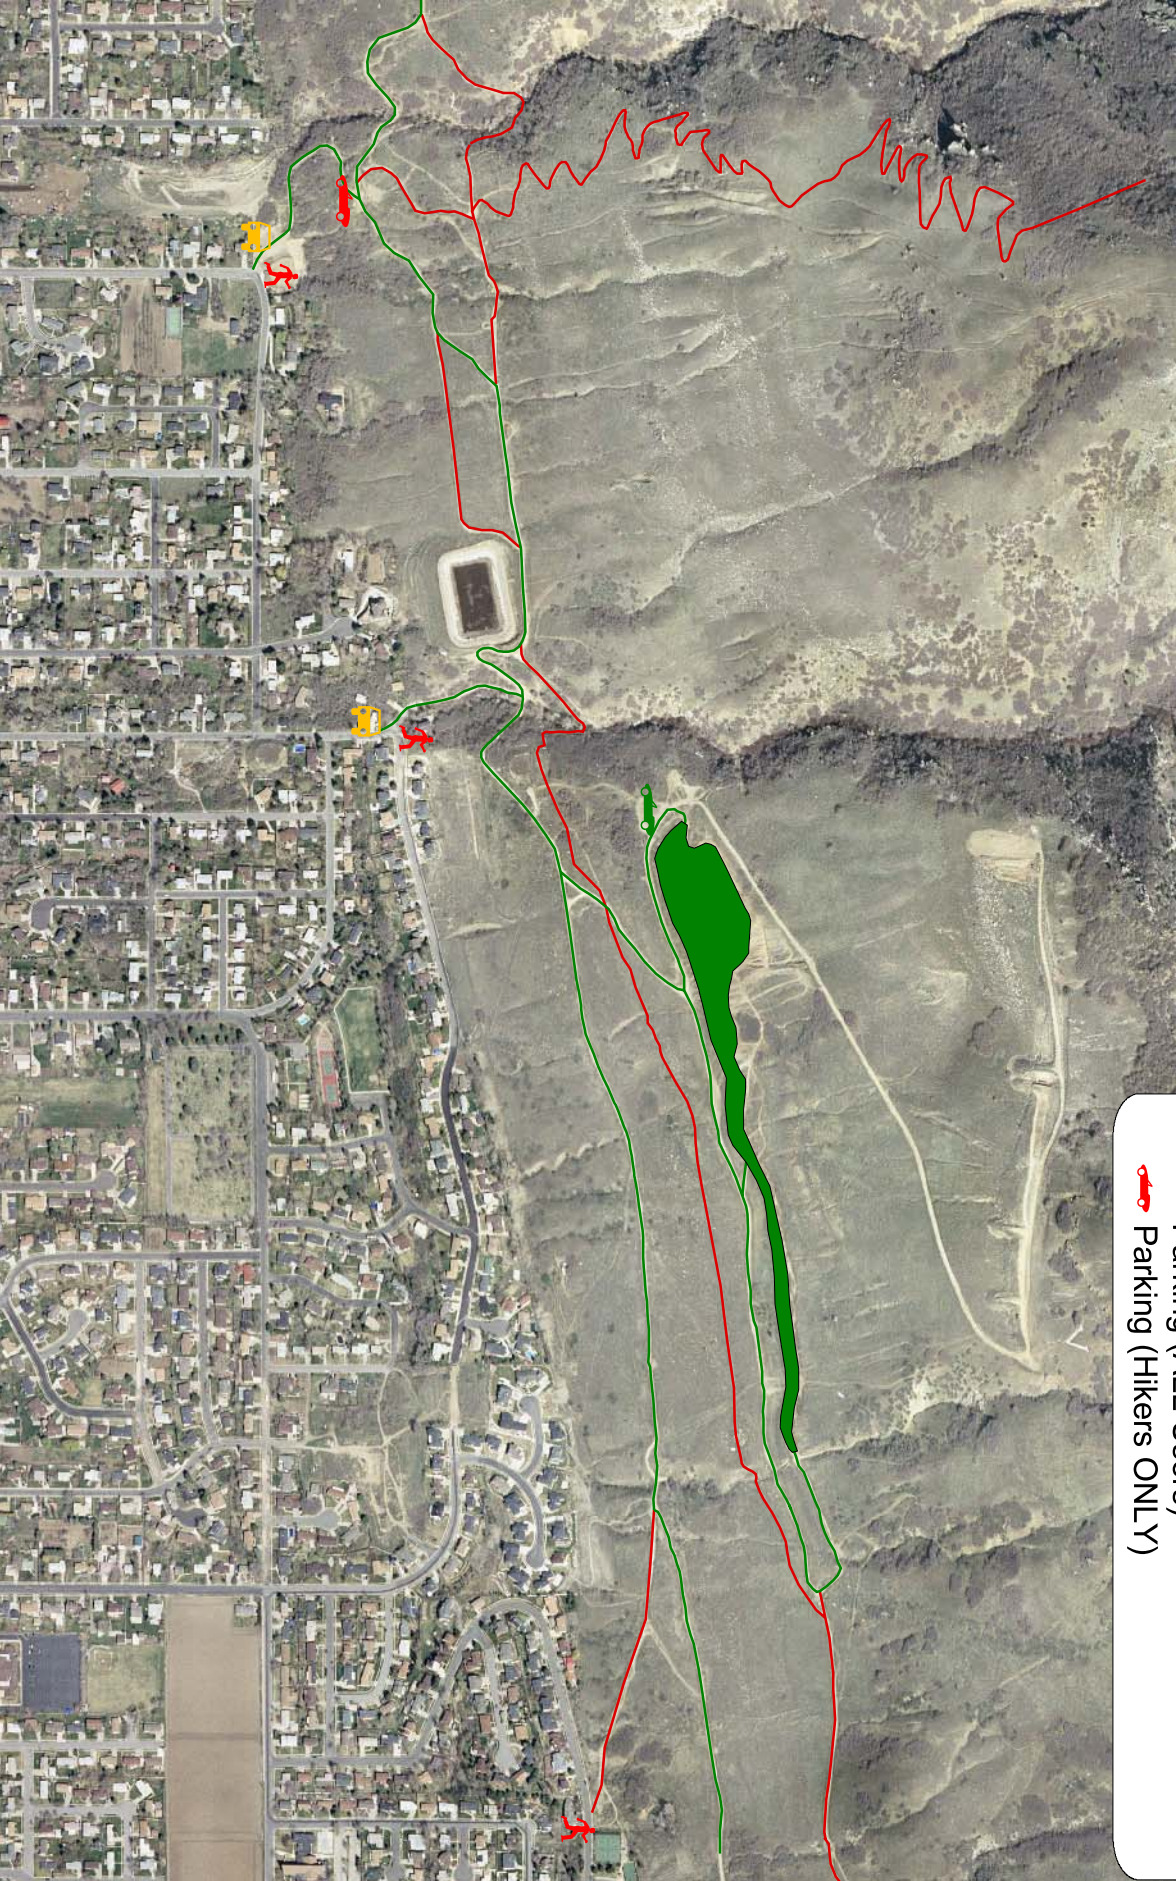

Centerville City Trail System Map Hillside Area - South

Trail System Key

- All uses allowed
 - No motorized vehicles allowed on red trails
- Trail Access
- Pedestrian - Bicycle - Horses
 - Motorized Vehicles
 - Parking (ALL Users)
 - Parking (Hikers ONLY)