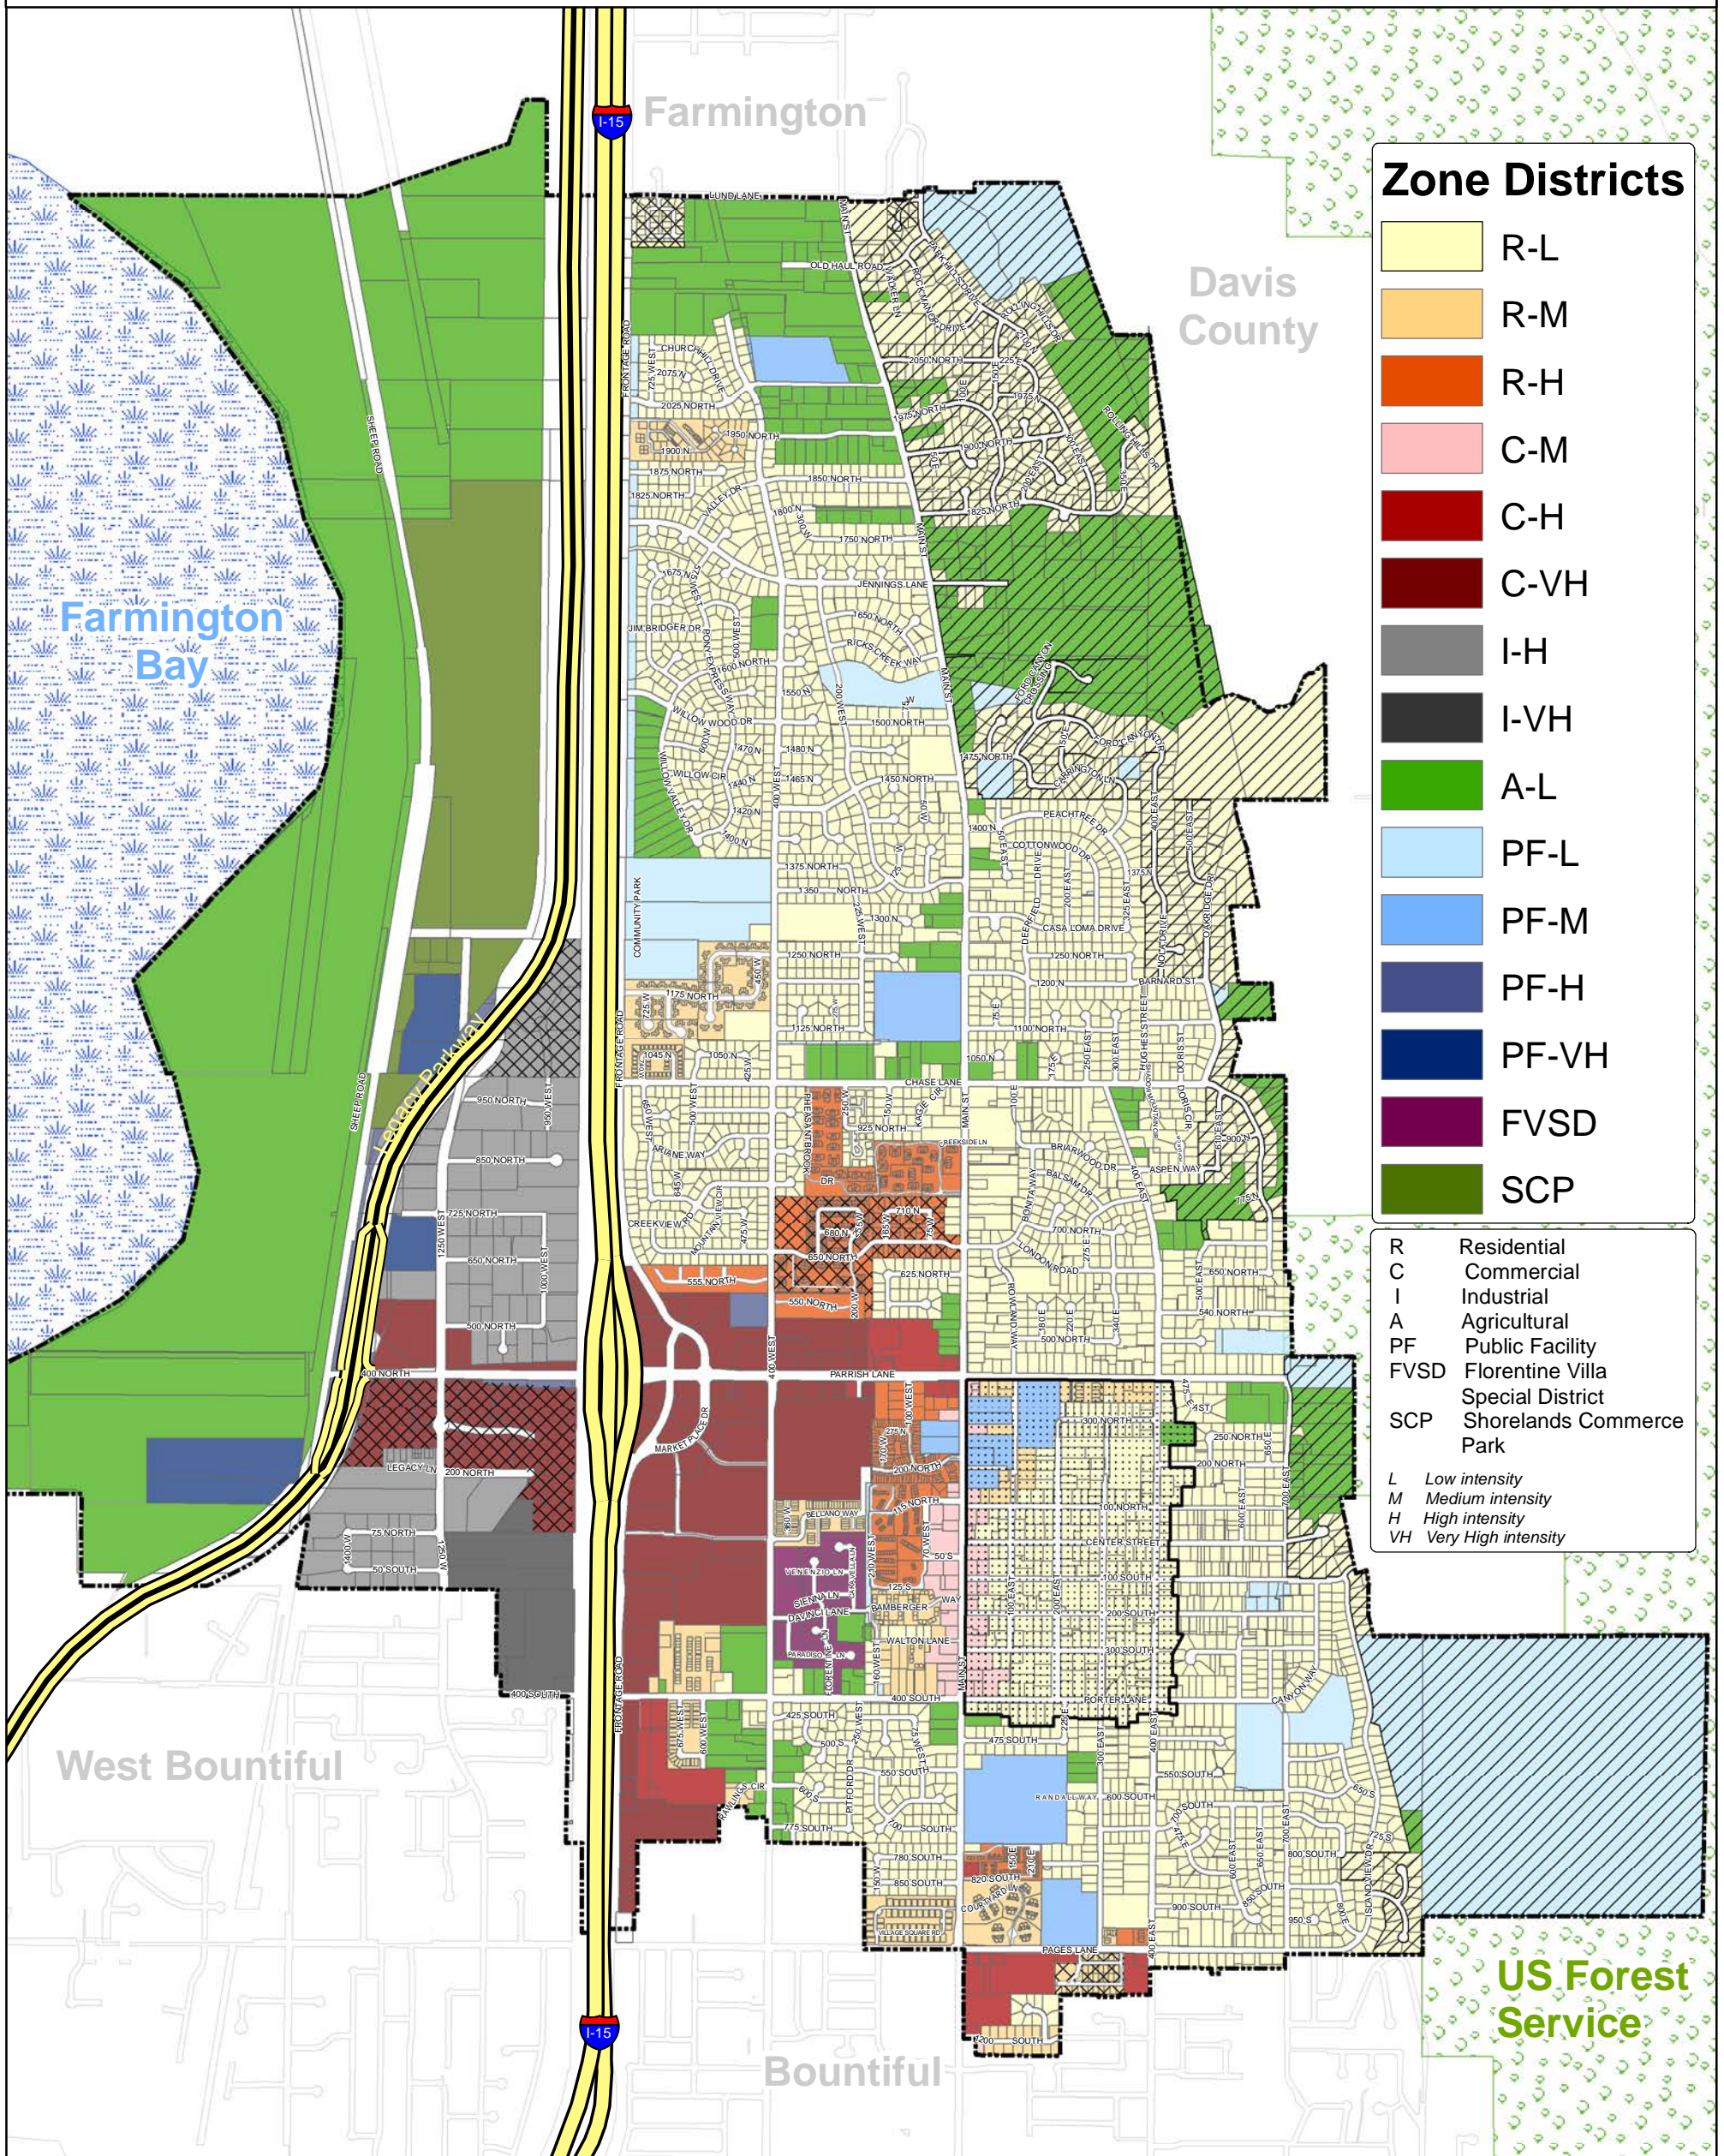

CENTERVILLE, UTAH

Zoning Map

Zone Districts

	R-L
	R-M
	R-H
	C-M
	C-H
	C-VH
	I-H
	I-VH
	A-L
	PF-L
	PF-M
	PF-H
	PF-VH
	FVSD
	SCP

R	Residential
C	Commercial
I	Industrial
A	Agricultural
PF	Public Facility
FVSD	Florentine Villa
SCP	Special District
SCP	Shorelands Commerce Park
L	Low intensity
M	Medium intensity
H	High intensity
VH	Very High intensity

Adopted: December 2, 2003
Last Revised: Sept 9, 2020

	Planned Development Overlay (PD)
	Centerville Deuel Creek Historic District (Sec. 12-49)
	Hillside District Overlay (Sec. 12-330-2)