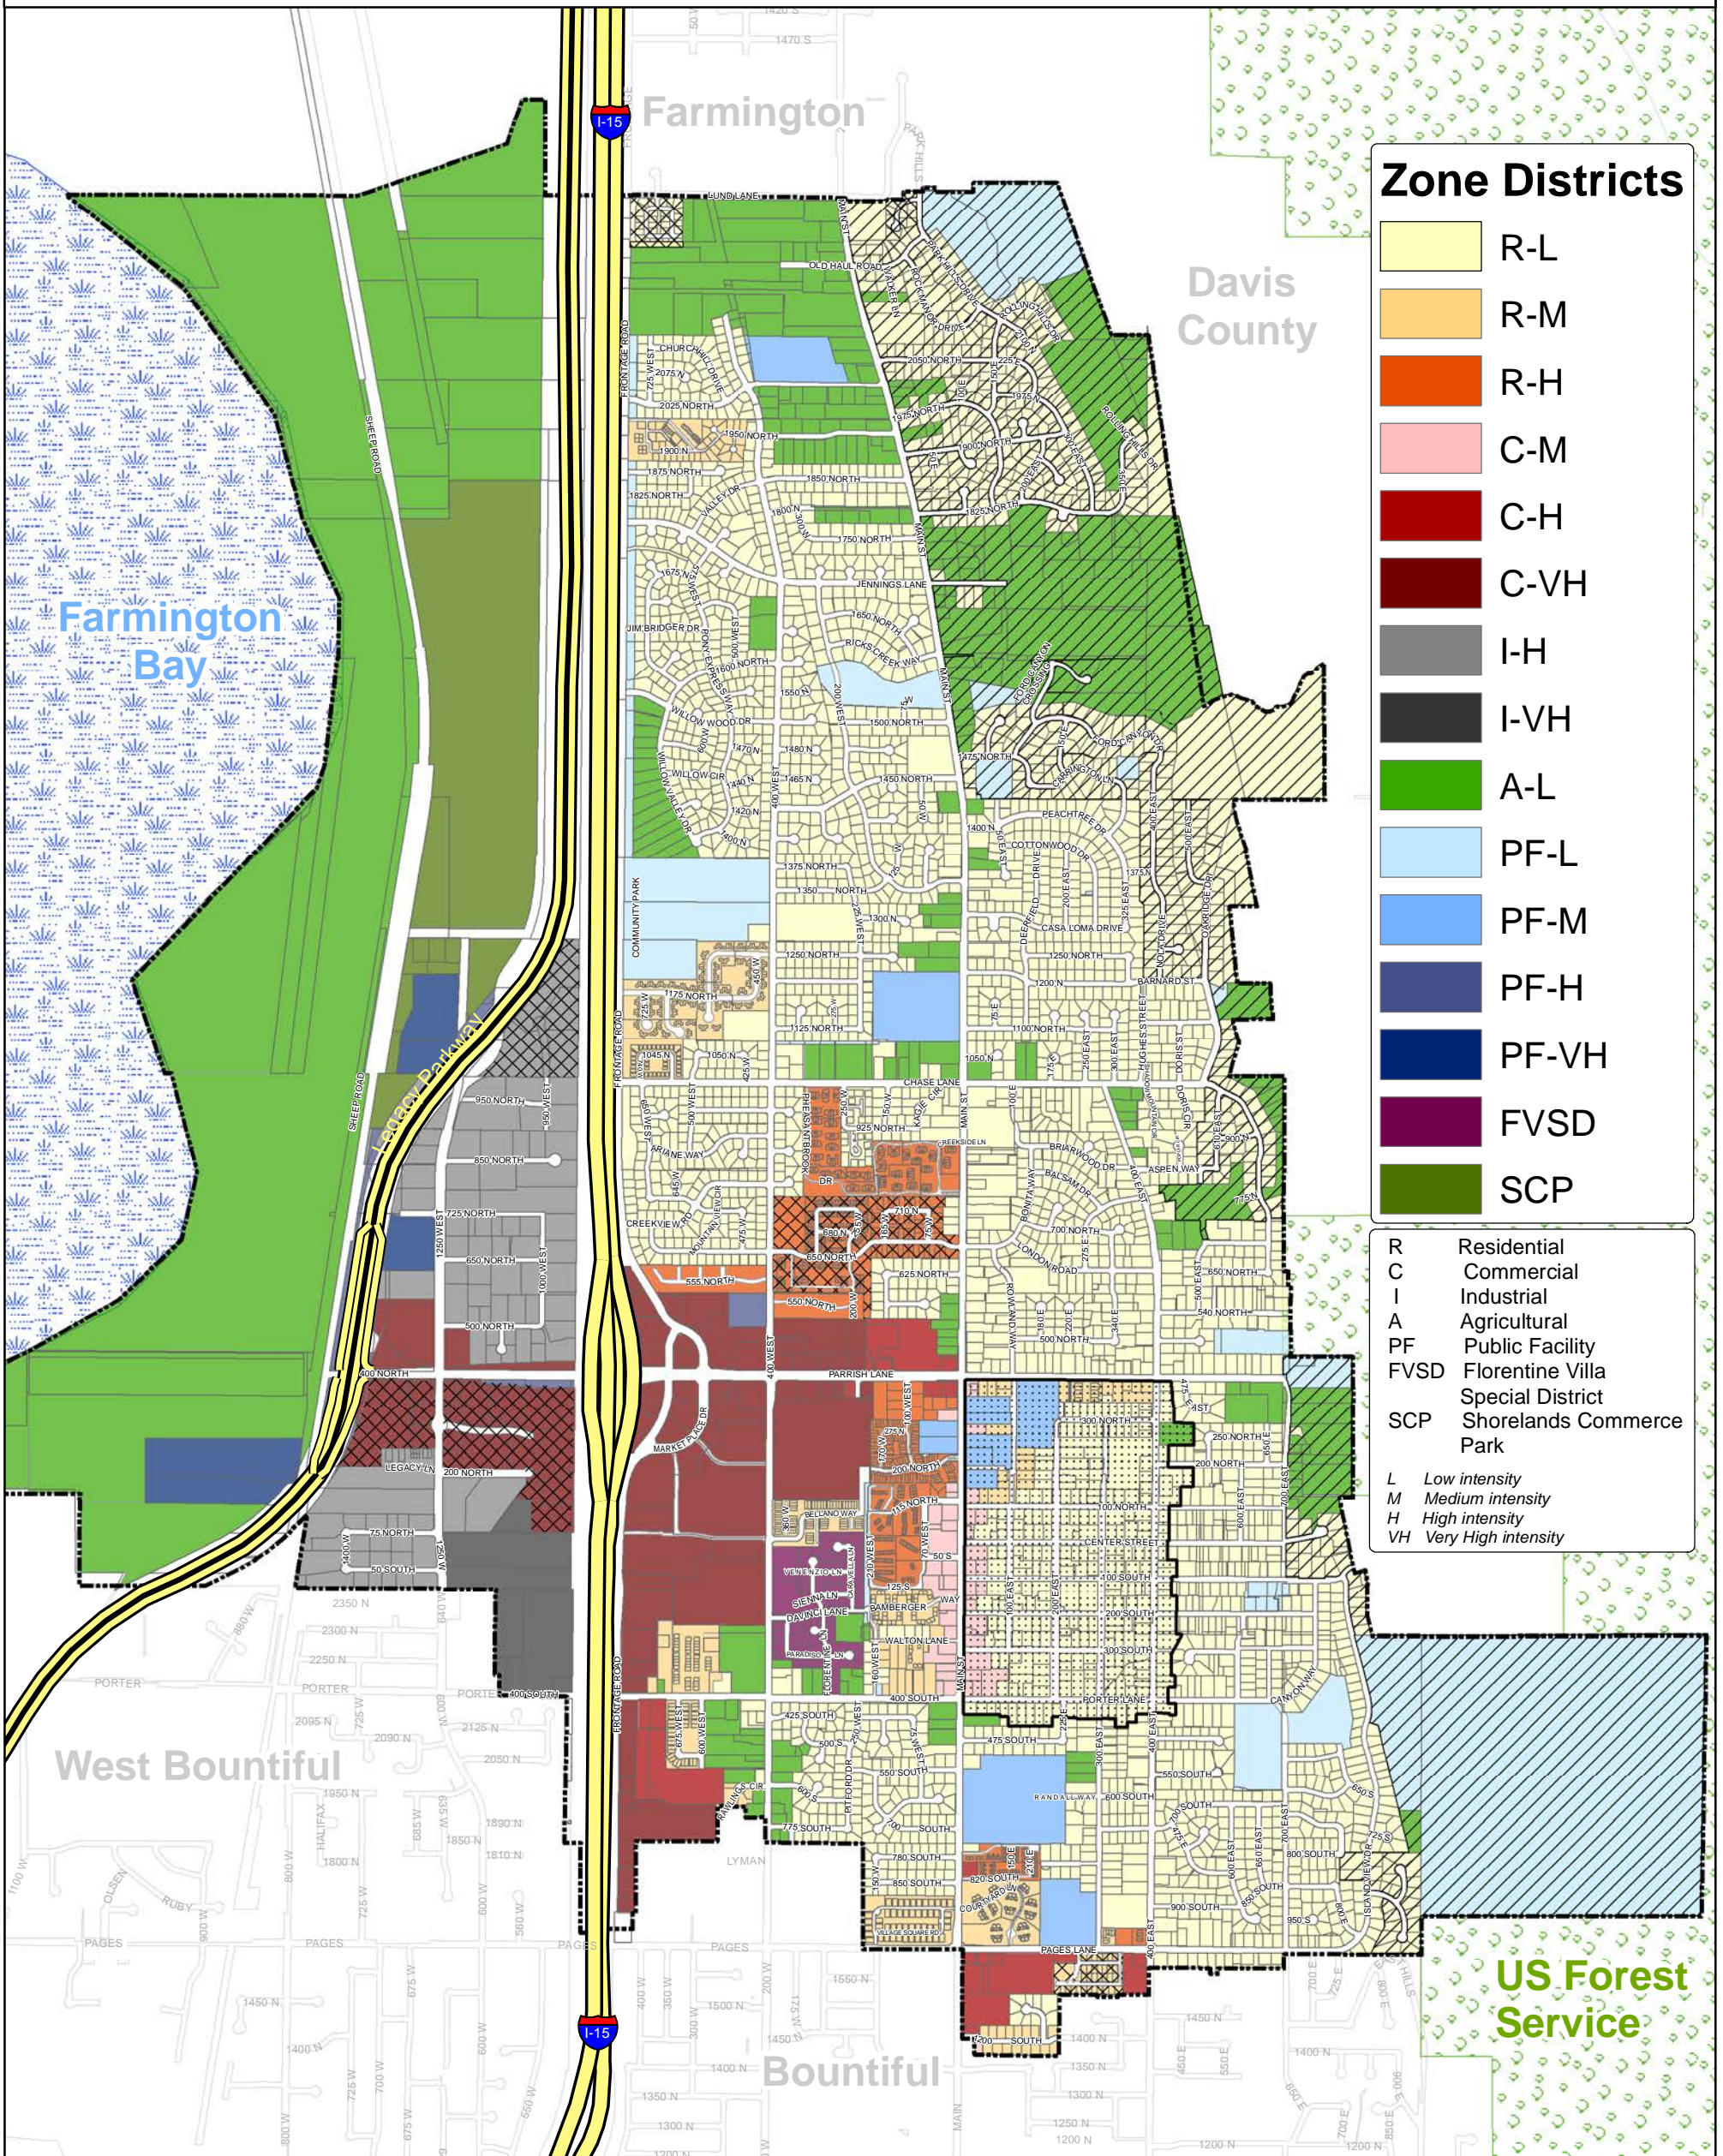

# CENTERVILLE, UTAH

## Zoning Map

### Zone Districts

	R-L
	R-M
	R-H
	C-M
	C-H
	C-VH
	I-H
	I-VH
	A-L
	PF-L
	PF-M
	PF-H
	PF-VH
	FVSD
	SCP

R	Residential
C	Commercial
I	Industrial
A	Agricultural
PF	Public Facility
FVSD	Florentine Villa
SCP	Special District
SCP	Shorelands Commerce Park
L	Low intensity
M	Medium intensity
H	High intensity
VH	Very High intensity

Adopted: December 2, 2003  
Last Revised: April 2, 2019

	Planned Development Overlay (PD)
	Centerville Deuel Creek Historic District (Sec. 12-49)
	Hillside District Overlay (Sec. 12-330-2)