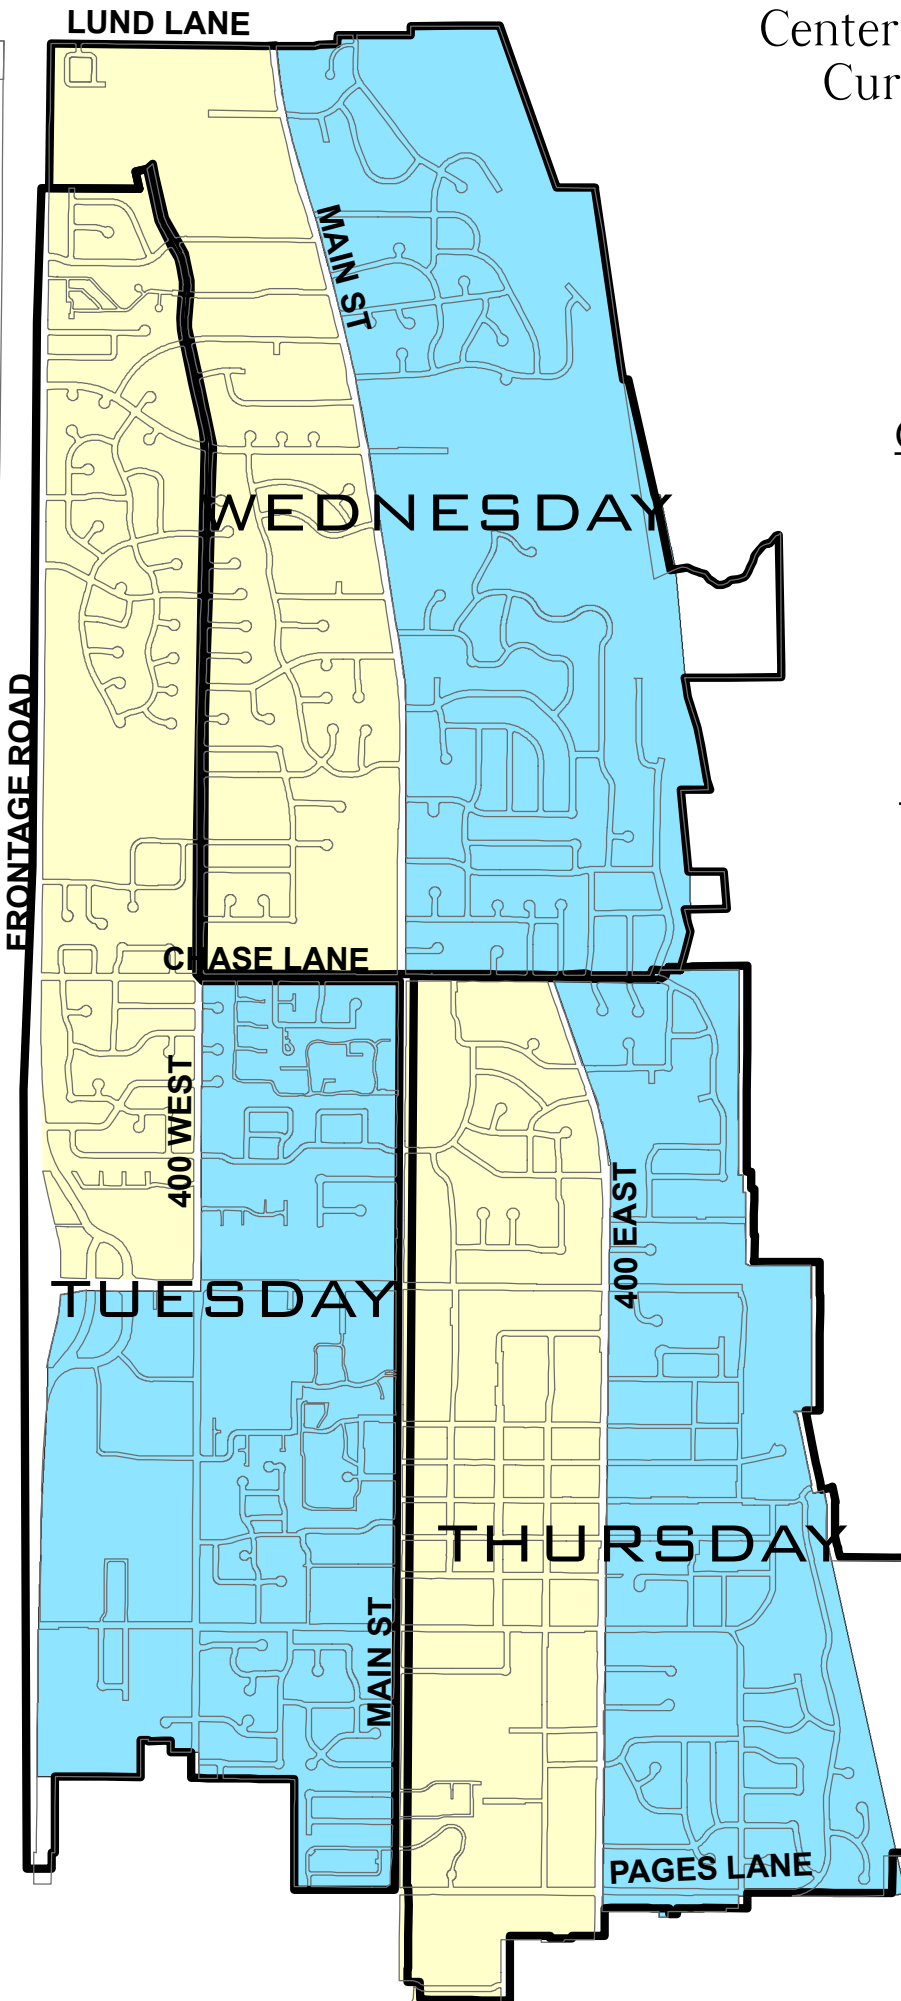

Centerville City Garbage Pickup & Curbside Recycling Schedule

0.5

Miles

Last Update: 1/1/17

Garbage & Green Waste Day:

- Tuesday
- Wednesday
- Thursday

Recycle Day, Every Other:

- Tuesday
- Wednesday
- Thursday

On week color:

- Blue > (see calendar)
- Yellow > (see calendar)

Weekly Pickup =
 Garbage (black can) & Green Waste (green can)
 Biweekly Pickup =
 Recycling Waste (blue can)
 (Green Can may be used for regular trash during
 December, January, and February)

Recycling waste (blue can) is picked up on same day as
 regular garbage (black can), but only every other week.

To determine when recycling pickup will occur in your
 neighborhood, match the color of your location on the map
 with the color-coded calendar. Then remember it occurs
 on the same day of the week as regular garbage pickup.

Pickup Day Boundaries

2020 Recycling/Garbage Pickup Schedule

January						
Su	Mo	Tu	We	Th	Fr	Sa
29	30	31	1	2	3	4
5	6	7	8	9	10	11
12	13	14	15	16	17	18
19	20	21	22	23	24	25
26	27	28	29	30	31	

February						
Su	Mo	Tu	We	Th	Fr	Sa
						1
2	3	4	5	6	7	8
9	10	11	12	13	14	15
16	17	18	19	20	21	22
23	24	25	26	27	28	29