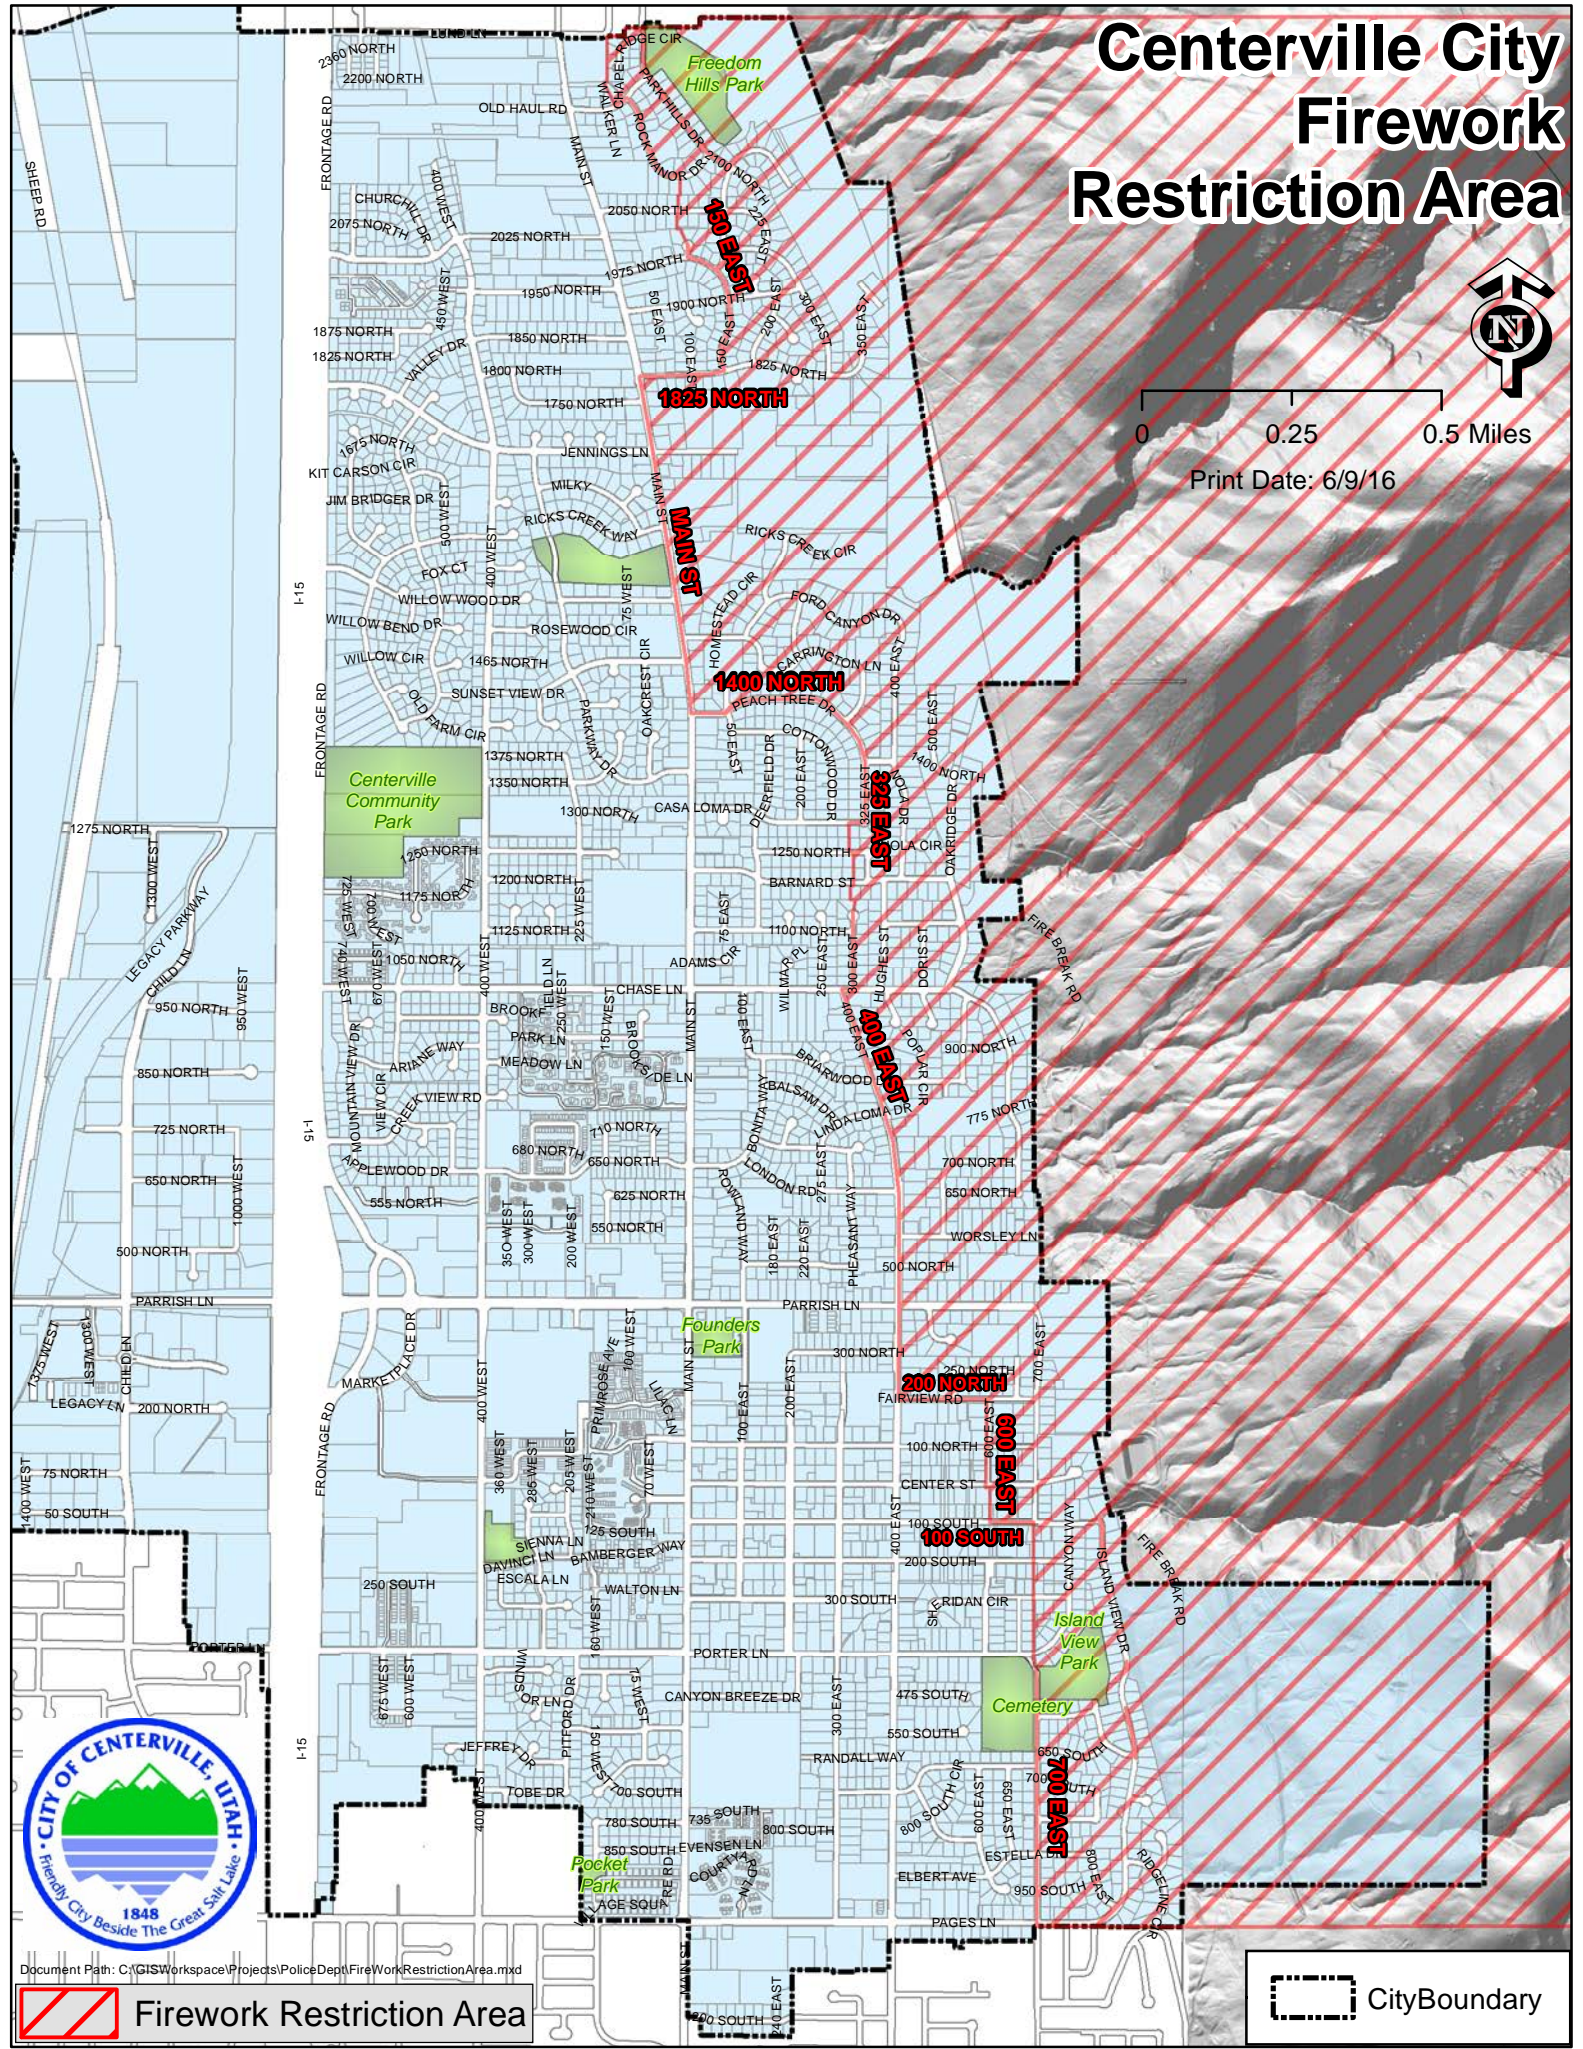

Centerville City Firework Restriction Area

0 0.25 0.5 Miles

Print Date: 6/9/16

Document Path: C:\GIS\workspace\Projects\PoliceDept\FireWorkRestrictionArea.mxd

 Firework Restriction Area

 City Boundary