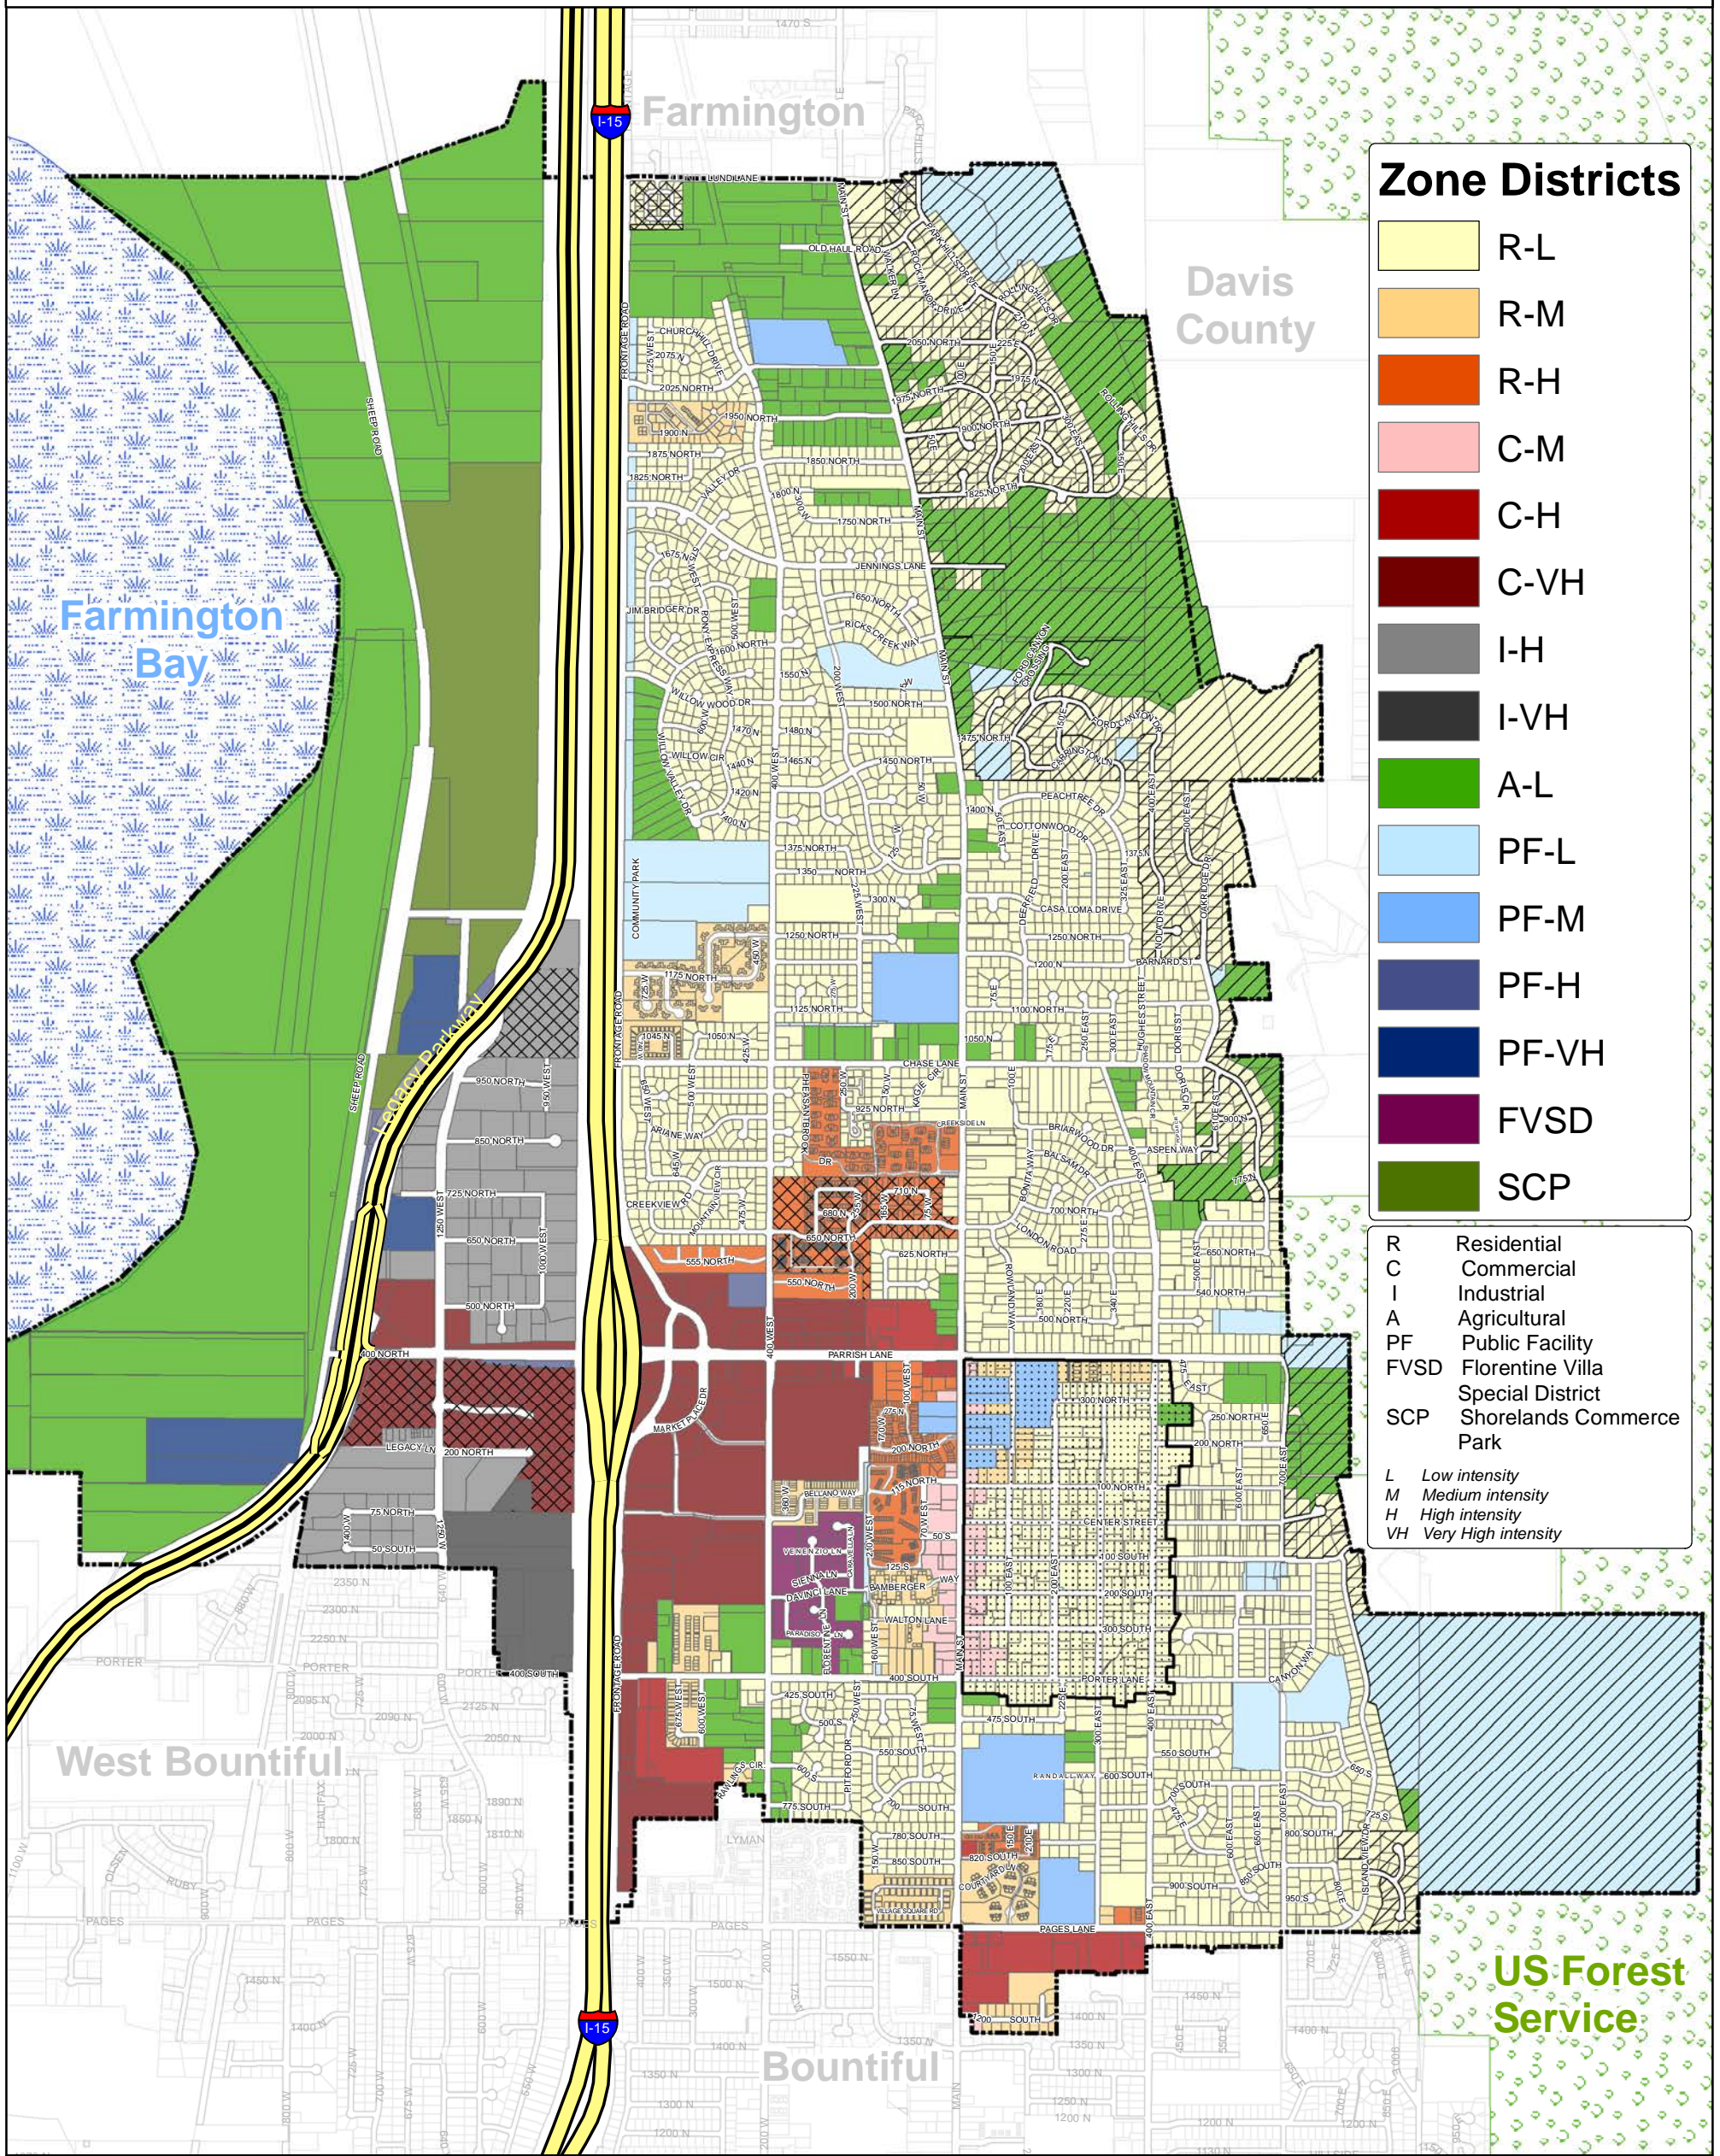

CENTERVILLE, UTAH

Zoning Map

Zone Districts

	R-L
	R-M
	R-H
	C-M
	C-H
	C-VH
	I-H
	I-VH
	A-L
	PF-L
	PF-M
	PF-H
	PF-VH
	FVSD
	SCP

R	Residential
C	Commercial
I	Industrial
A	Agricultural
PF	Public Facility
FVSD	Florentine Villa
SCP	Special District
	Shorelands Commerce Park
L	Low intensity
M	Medium intensity
H	High intensity
VH	Very High intensity

Adopted: December 2, 2003
Last Revised: October 25, 2016

	Planned Development Overlay (PD)
	Centerville Deuel Creek Historic District (Sec. 12-49)
	Hillside District Overlay (Sec. 12-330-2)