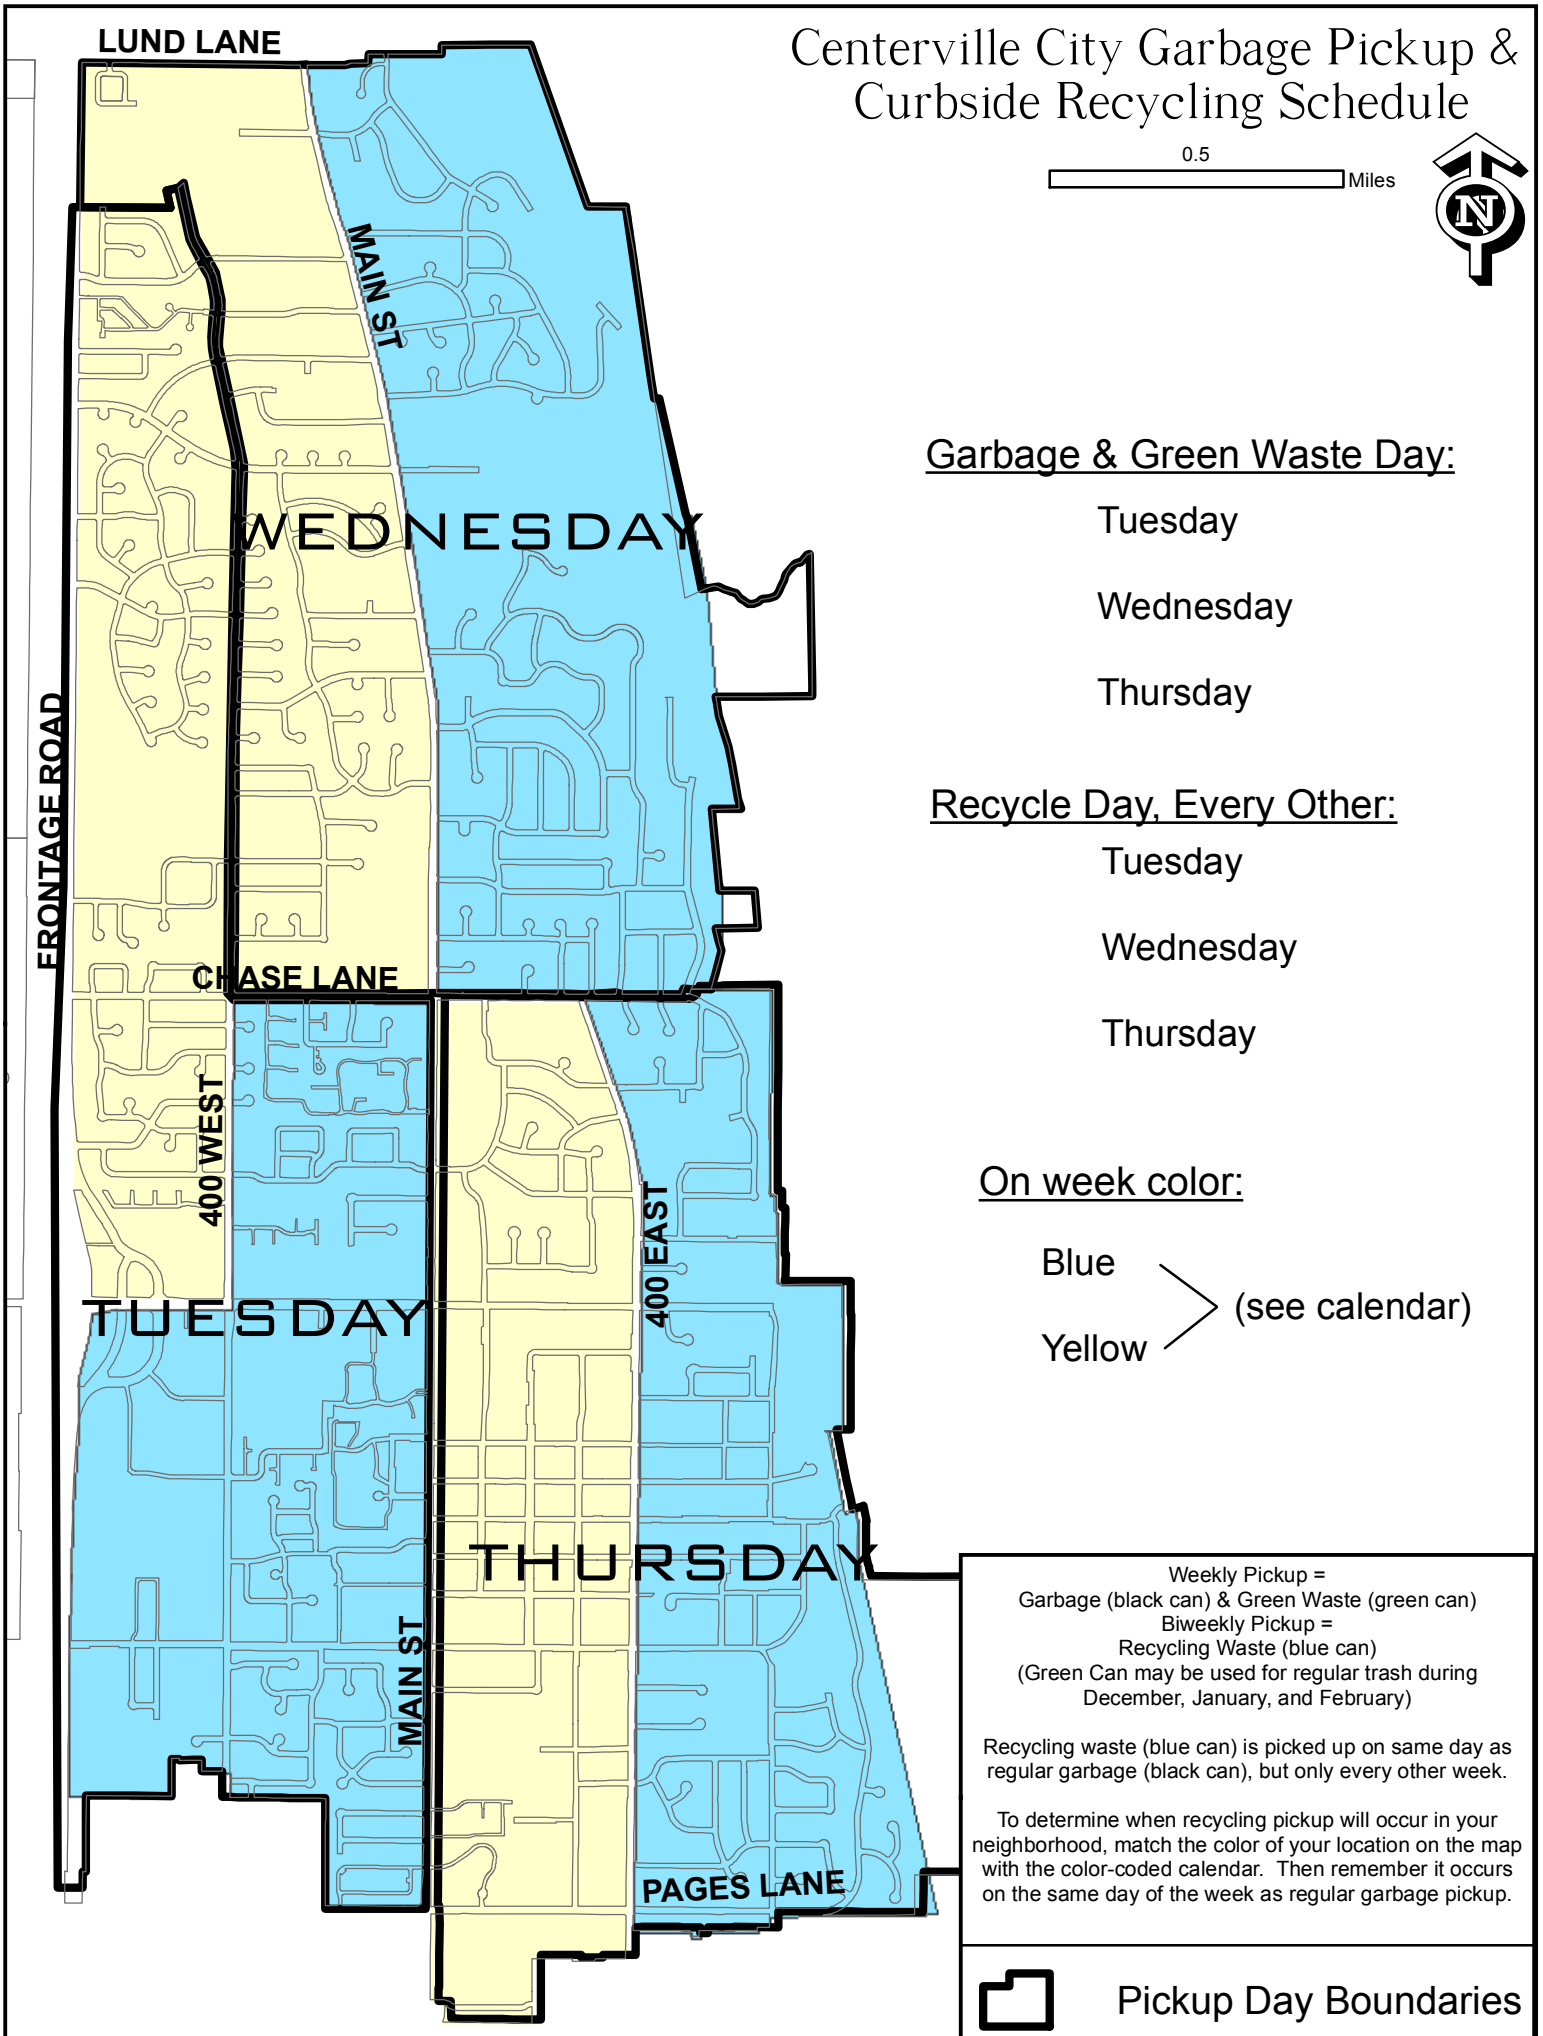

Centerville City Garbage Pickup & Curbside Recycling Schedule

0.5

Miles

Garbage & Green Waste Day:

- Tuesday
- Wednesday
- Thursday

Recycle Day, Every Other:

- Tuesday
- Wednesday
- Thursday

On week color:

- Blue >
- Yellow > (see calendar)

Weekly Pickup =
 Garbage (black can) & Green Waste (green can)
 Biweekly Pickup =
 Recycling Waste (blue can)
 (Green Can may be used for regular trash during
 December, January, and February)

Recycling waste (blue can) is picked up on same day as
 regular garbage (black can), but only every other week.

To determine when recycling pickup will occur in your
 neighborhood, match the color of your location on the map
 with the color-coded calendar. Then remember it occurs
 on the same day of the week as regular garbage pickup.

 Pickup Day Boundaries