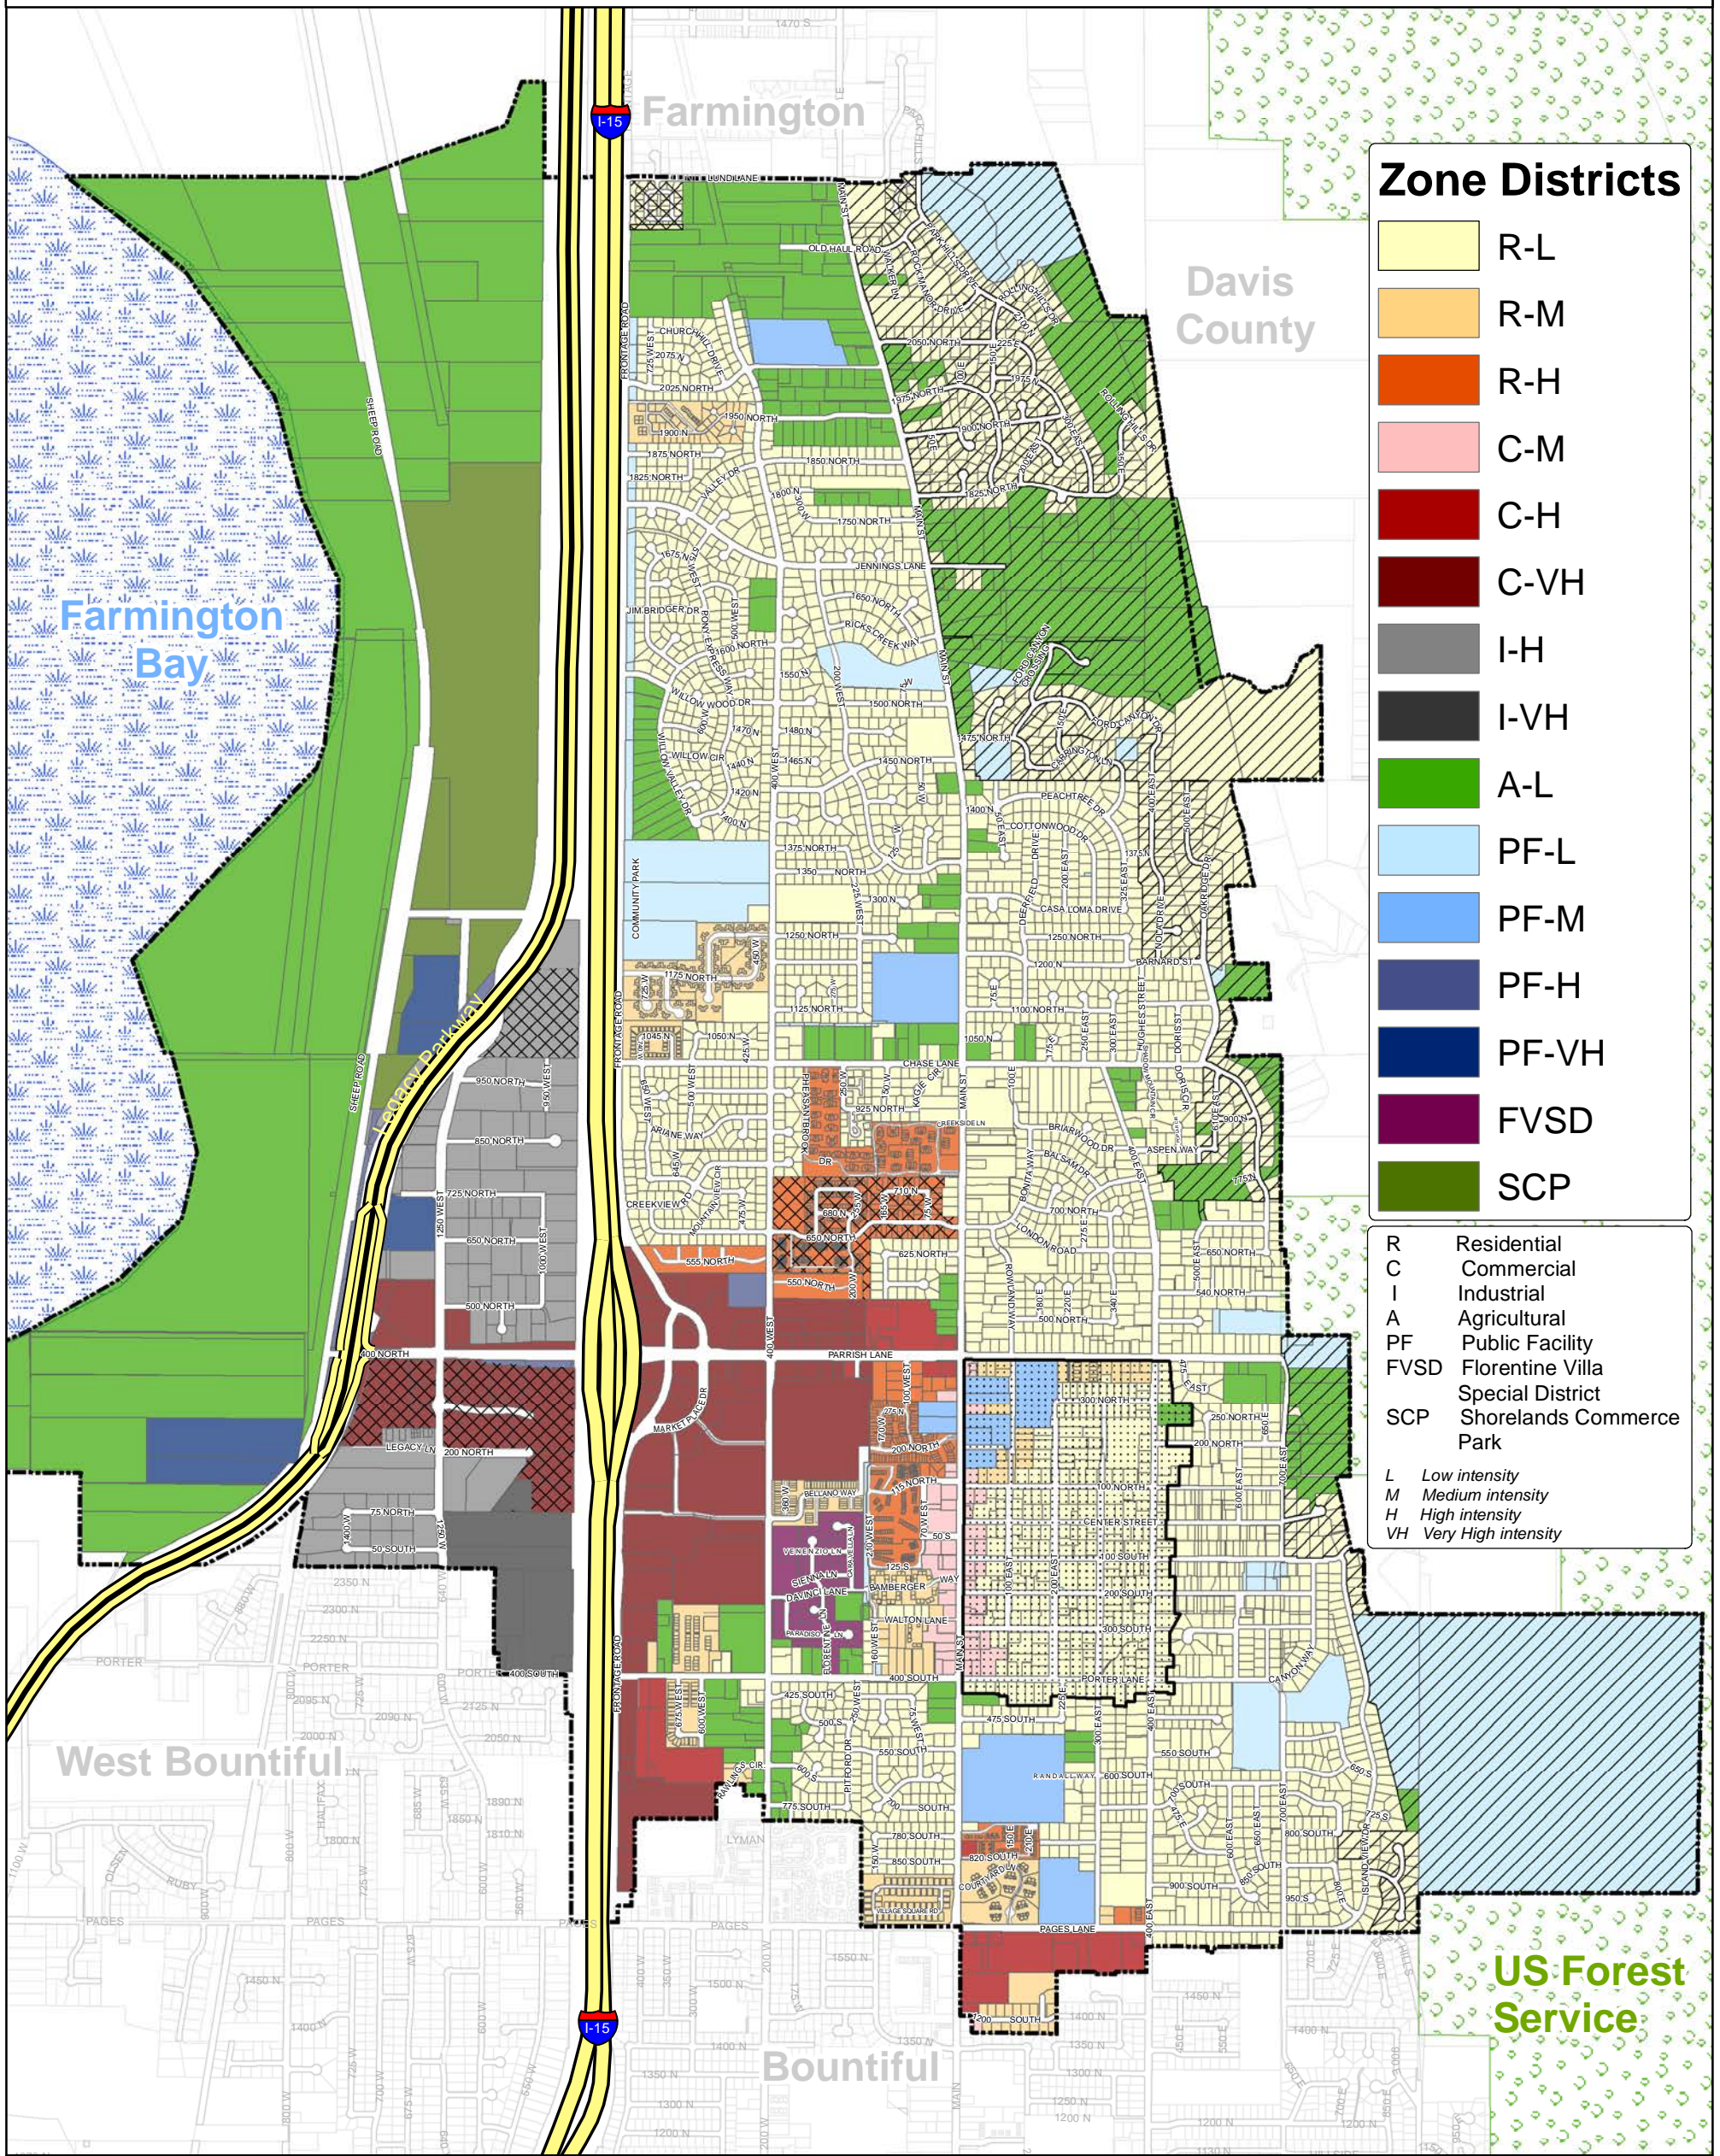

CENTERVILLE, UTAH

Zoning Map

Zone Districts

	R-L
	R-M
	R-H
	C-M
	C-H
	C-VH
	I-H
	I-VH
	A-L
	PF-L
	PF-M
	PF-H
	PF-VH
	FVSD
	SCP

R	Residential
C	Commercial
I	Industrial
A	Agricultural
PF	Public Facility
FVSD	Florentine Villa
SCP	Special District
SCP	Shorelands Commerce Park
L	Low intensity
M	Medium intensity
H	High intensity
VH	Very High intensity

Adopted: December 2, 2003
Last Revised: October 25, 2016

	Planned Development Overlay (PD)
	Centerville Deuel Creek Historic District (Sec. 12-49)
	Hillside District Overlay (Sec. 12-330-2)